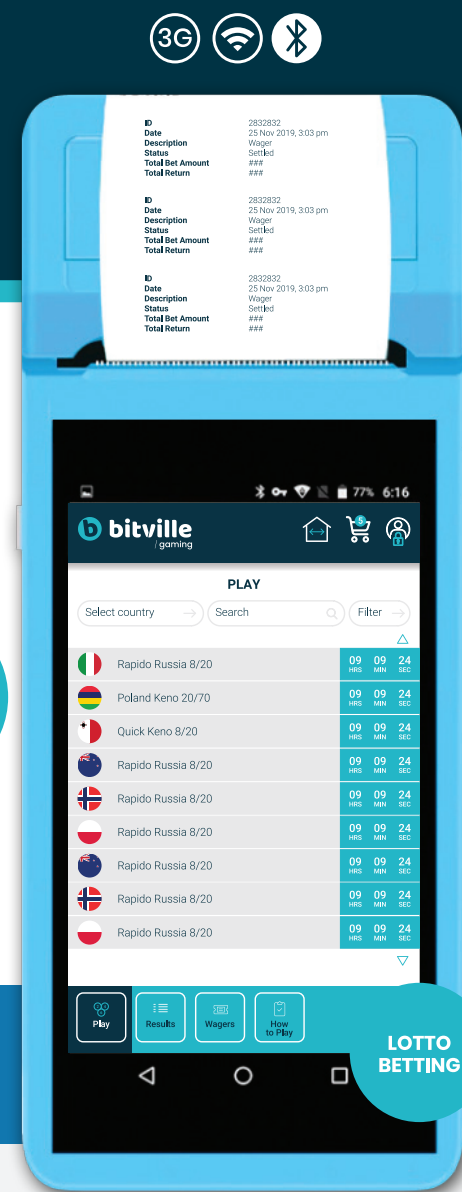

Introducing Bitville POS Betting

The Plug & Play POS is an easy to use handheld Numbers Betting point of sale terminal allowing agents or cashiers to place printable bet slips, scanned bar code included, for number betting all running off the Bitville backend.