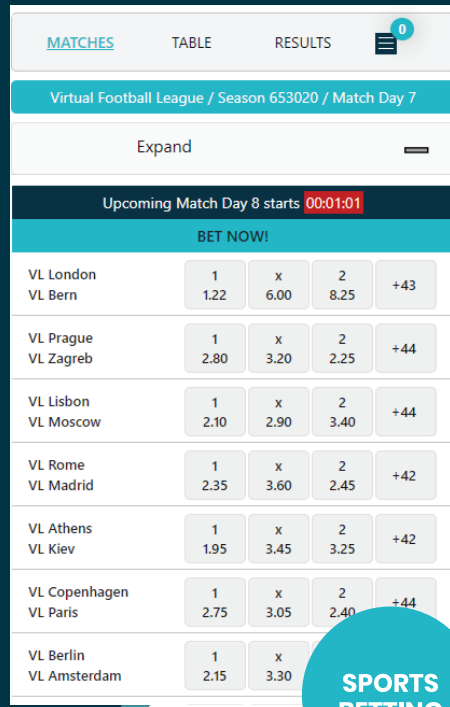

Introducing Bitville POS Betting

The Plug & Play POS is an easy to use handheld Numbers Betting point of sale terminal allowing agents or cashiers to place printable bet slips, scanned bar code included, for number betting all running off the Bitville backend.