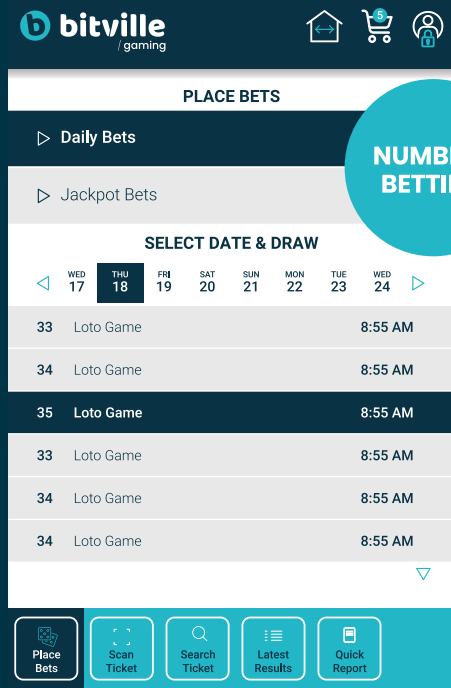

Introducing Bitville POS Betting

The Plug & Play POS is an easy to use handheld Numbers Betting point of sale terminal allowing agents or cashiers to place printable bet slips, scanned bar code included, for number betting all running off the Bitville backend.