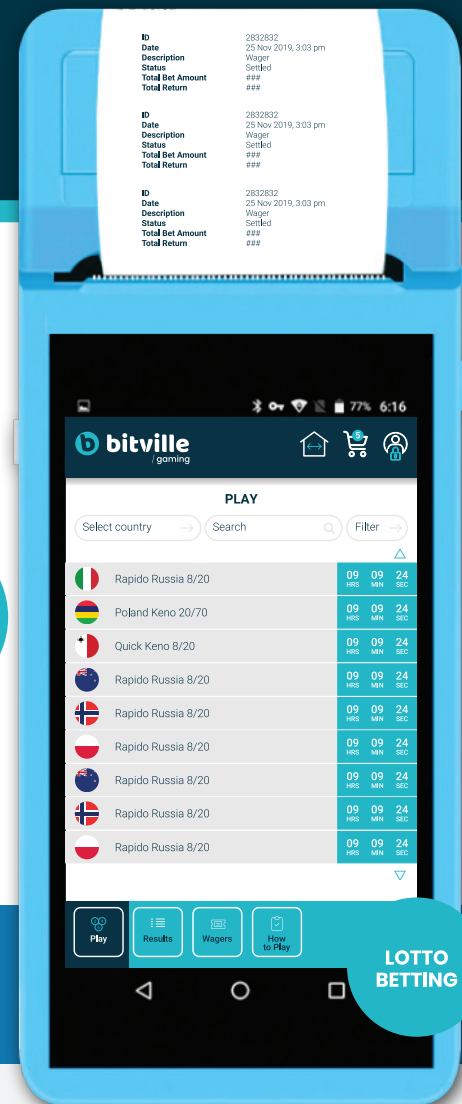

Introducing Bitville POS Betting

The Plug & Play POS is an easy to use handheld Numbers Betting point of sale terminal allowing agents or cashiers to place printable bet slips, scanned bar code included, for number betting all running off the Bitville backend.